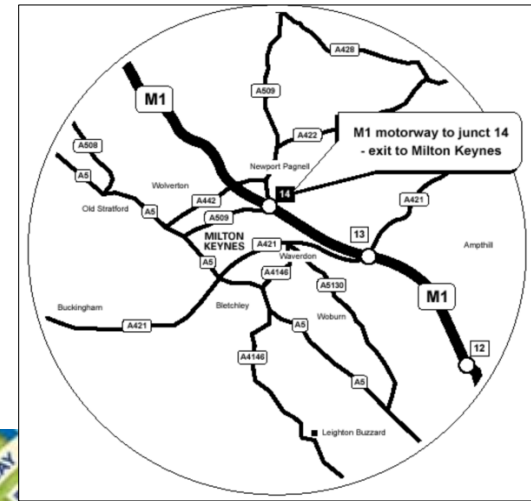

Volkswagen Group (United Kingdom) Limited

Yeomans Drive, Blakelands, Milton Keynes,

Buckinghamshire, MK14 5AN

Telephone; **01908 601601**

Co-ordinates; **52°4'10"N 0°44'11"E**

HOW TO FIND US

By Air
Heathrow (57 miles) Birmingham (64 miles)
Gatwick (95 miles) Stanstead (57 miles)

By Road
M1 motorway to junction 14 - exit to Milton Keynes
Then follow map shown

By Rail
Regular Trains from London (Euston) to Milton Keynes. Take taxi from the train station

Volkswagen Group (United Kingdom) Limited